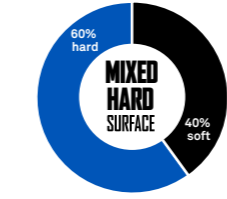

BIAS

CAMSO TM R4	
18-19.5	
405/70-20	
18-22.5	
400/80-24 IND	
440/80-24 IND	
460/70-24 IND	

BIAS

CAMSO SL R4	
10.5/80-18 IMP	
12.5/80-18 IMP	
12.5-18	
14.9-24 IND	
16.9-24 IND	
17.5L-24 IND	
19.5L-24 IND	
21L-24 IND	
18.4-26 IND	
16.9-28 IND	
18.4-28 IND	
420/80-30 IND	