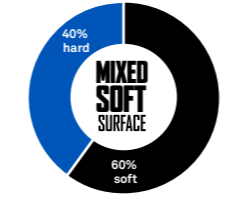

## MULTI-PURPOSE TIRES (MPT) FOR COMPACT EQUIPMENT

BIAS

CAMSO 4L R1	
10.0/75-15.3 IMP	
11.5/80-15.3 IMP	
405/70-20	
405/70-24	
15.5/80-24 IMP	
16.5/85-24 IMP	
18-19.5	
18-22.5	
18.4-26 IND	

BIAS

CAMSO TM R1	
12.5/80-18 IMP	