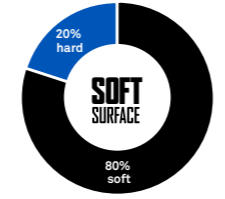

MULTI-PURPOSE TIRES (MPT) FOR COMPACT EQUIPMENT